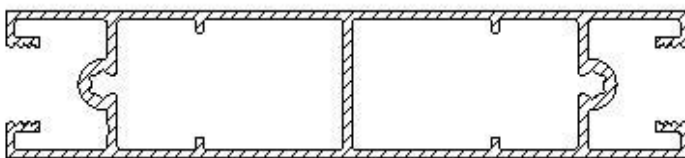

CUSTOMER TECHNICAL MEMO # 97

Subject: New Altitude Mid Rails

Date: 13/7/10

From: Sales & Marketing

We are pleased to advise the availability of four new Mid Rails for the Altitude Door. There are 50mm and 120mm versions in Single and Double Glazed.

APT51 50mm SG Mid Rail

APT52 54mm DG Mid Rail

APT53 120mm SG Mid Rail

APT54 120mm DG Mid Rail

Details are as follows

Code	Name	Length
607199	APT51 Altitude SG 50mm Mid Rail	6.5m
607200	APT52 Altitude DG 54mm Mid Rail	6.5m
607194	APT53 Altitude SG 120mm Mid Rail	6.5m
607201	APT54 Altitude DG 120mm Mid Rail	6.5m