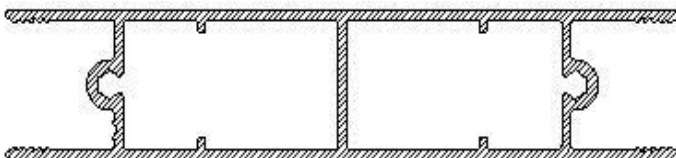

CUSTOMER TECHNICAL MEMO # 97

Subject: New Altitude Mid Rails

Date: 13/7/10

From: Sales & Marketing

We are pleased to advise the availability of four new Mid Rails for the Altitude Door. There are 50mm and 120mm versions in Single and Double Glazed.

APT51 50mm SG Mid Rail

APT52 54mm DG Mid Rail

APT53 120mm SG Mid Rail

APT54 120mm DG Mid Rail

Details are as follows

Code	Name	Length
607199	APT51 Altitude SG 50mm Mid Rail	6.5m
607200	APT52 Altitude DG 54mm Mid Rail	6.5m
607194	APT53 Altitude SG 120mm Mid Rail	6.5m
607201	APT54 Altitude DG 120mm Mid Rail	6.5m