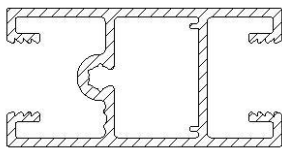

CUSTOMER TECHNICAL MEMO # 97

Subject: New Altitude Mid Rails

Date: 13/7/10

From: Sales & Marketing

We are pleased to advise the availability of four new Mid Rails for the Altitude Door. There are 50mm and 120mm versions in Single and Double Glazed.

APT51 50mm SG Mid Rail

APT52 54mm DG Mid Rail

APT53 120mm SG Mid Rail

APT54 120mm DG Mid Rail

Details are as follows

Code	Name	Length
607199	APT51 Altitude SG 50mm Mid Rail	6.5m
607200	APT52 Altitude DG 54mm Mid Rail	6.5m
607194	APT53 Altitude SG 120mm Mid Rail	6.5m
607201	APT54 Altitude DG 120mm Mid Rail	6.5m