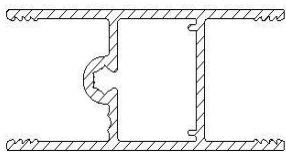

CUSTOMER TECHNICAL MEMO # 97

Subject: New Altitude Mid Rails

Date: 13/7/10

From: Sales & Marketing

We are pleased to advise the availability of four new Mid Rails for the Altitude Door. There are 50mm and 120mm versions in Single and Double Glazed.

APT51 50mm SG Mid Rail

APT52 54mm DG Mid Rail

APT53 120mm SG Mid Rail

APT54 120mm DG Mid Rail

Details are as follows

Code	Name	Length
607199	APT51 Altitude SG 50mm Mid Rail	6.5m
607200	APT52 Altitude DG 54mm Mid Rail	6.5m
607194	APT53 Altitude SG 120mm Mid Rail	6.5m
607201	APT54 Altitude DG 120mm Mid Rail	6.5m